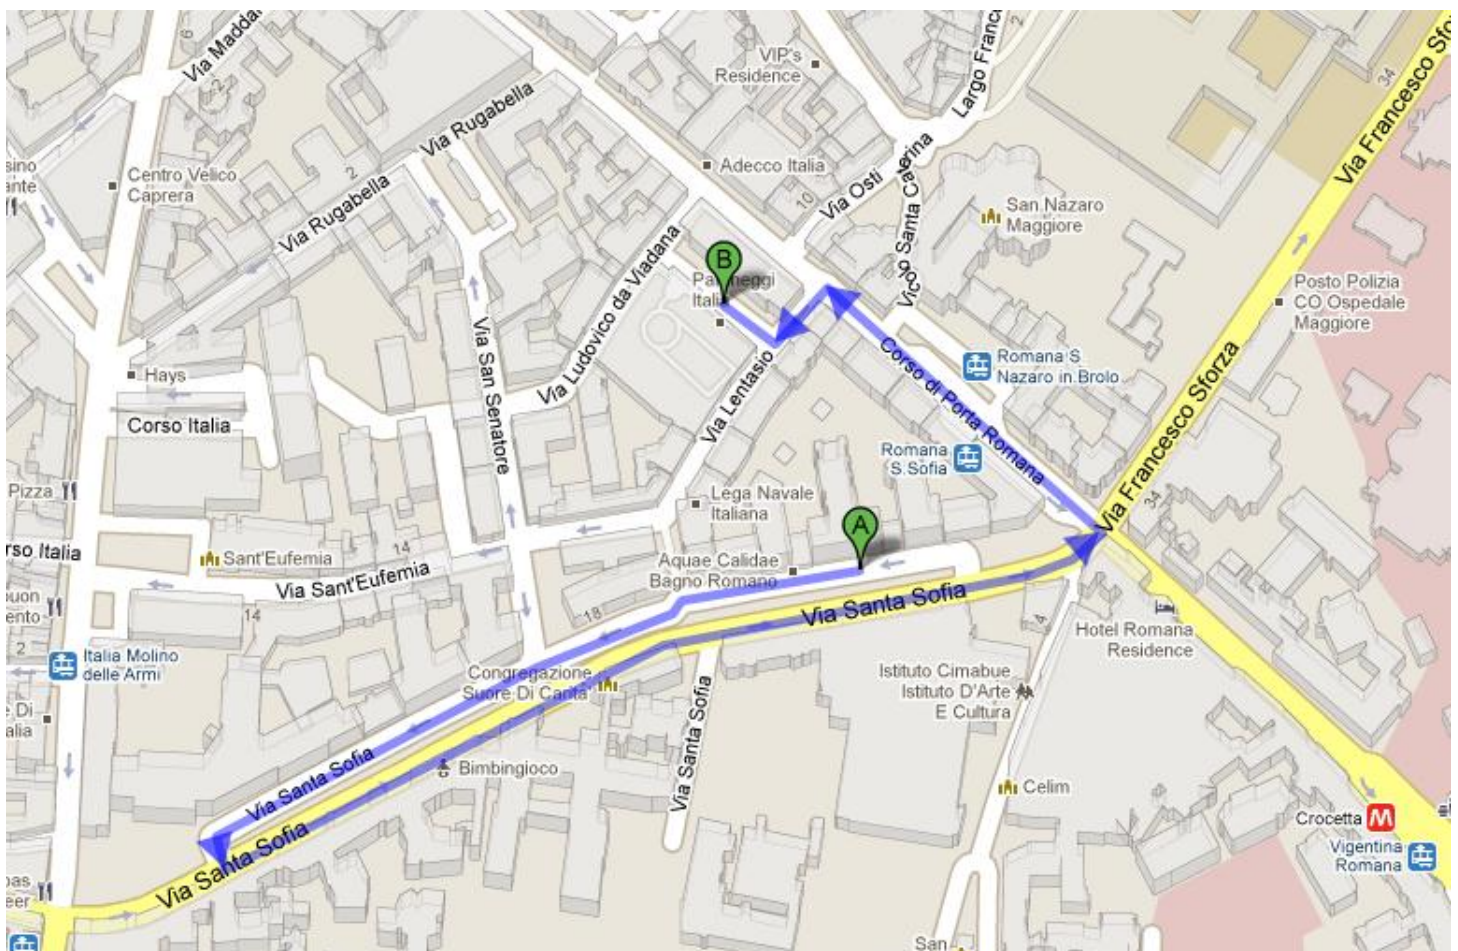

UPTOWN PALACE

SANTA SOFIA 10

HOW TO REACH PUBLIC PARKING FROM UPTOWN PALACE HOTEL

Parking " Parcheggio del Centro "
Via Calderon de la Barca, 2
Tel. +39 02 58 30 72 11
www.bestinparking.it

Walking distance : 240 meters ; 3 minutes
Driving distance : 950 meters ; 3 minutes

- Proceed West to Via Santa Sofia for 350 meters
- Make a U turn and proceed East to Via Santa Sofia for 450 meter until the traffic light
- Turn Left on Corso di Porta Romana and proceed for 170 meters
- Turn Left on Via Lentasio and proceed for 40 meters
- Turn Right to Via Calderon de la Barca

We remind our kind guests that the hotel is located within the Area C zone for which an entry ticket is due .